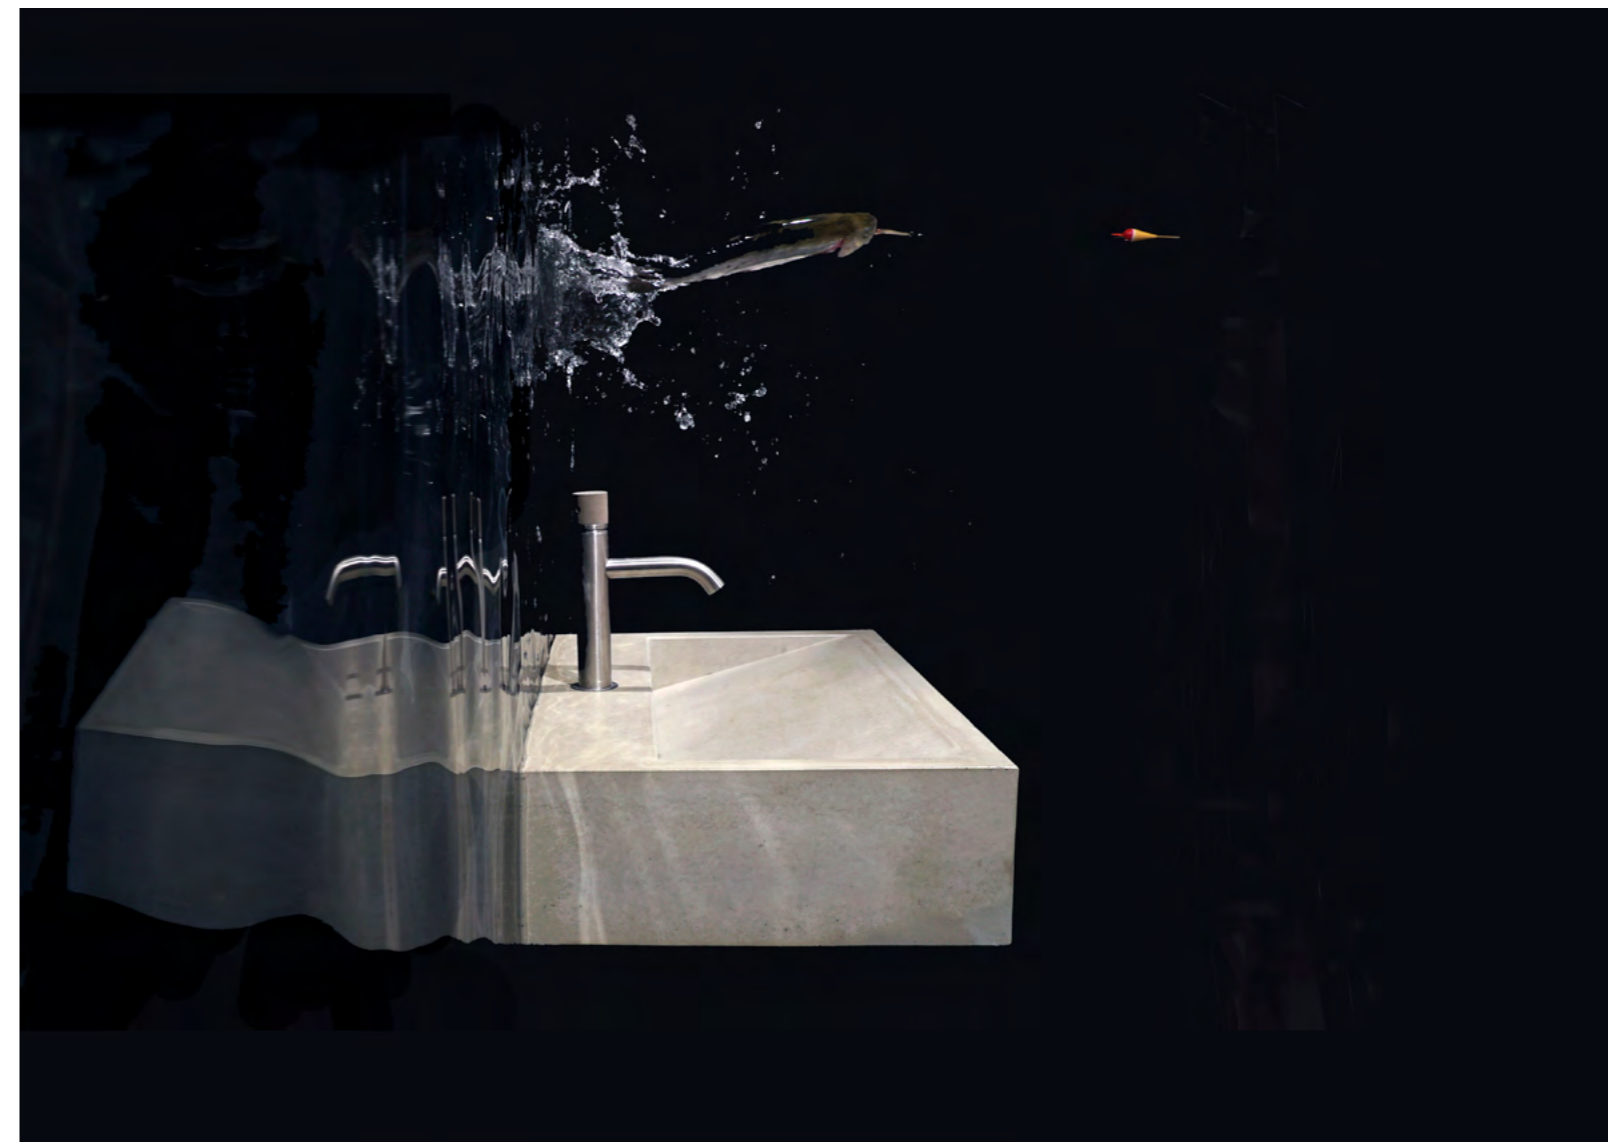

dade WAVE and dade WAVE cubed

The dade WAVE and WAVE CUBED are available with or without a black stripe in the middle. The WAVE model is a pure countertop washbasin. More images, models and our full collection can be found on our website www.dade-design.com

info@dade-design.com
www.dade-design.com

swiss made

CONCRETE WASHBASINS

dade Collection

dade concrete washbasin collection

The bathroom is the oasis of well-being in the house or apartment. Concrete as a building material has been part of urban style furnishing for many years – setting modern accents. dade has specialized in custom made solutions for the bathroom. In addition to custom projects, we have developed our own washbasin collections such as dade CASSA, dade CUNEO and dade WAVE in standard sizes. These pieces are sold through specialist retailers and our concrete-works.ag concrete shop. The concrete washbasins are manufactured from our high performance concrete dade ROC to meet the highest quality standards. In addition to the 'standard' products listed below, we have specialized in custom made orders. Therefore every concrete washbasin is also available in other dimensions and designs.

dade CASSA

dade CASSA wurde als schlichtes Beton-Kastenwaschbecken konzipiert. Die bündigen Ränder sind auf der Rückseite zu einer Ablage verbreitert, in der mittig der Auslass für die Armatur liegt. Die Modelle dade CASSA 40o/m, 60o/m und 90o/m können als Aufsatzwaschbecken oder zur Wandmontage genutzt werden. Passende Konsolen sind gegen Aufpreis über dade erhältlich.